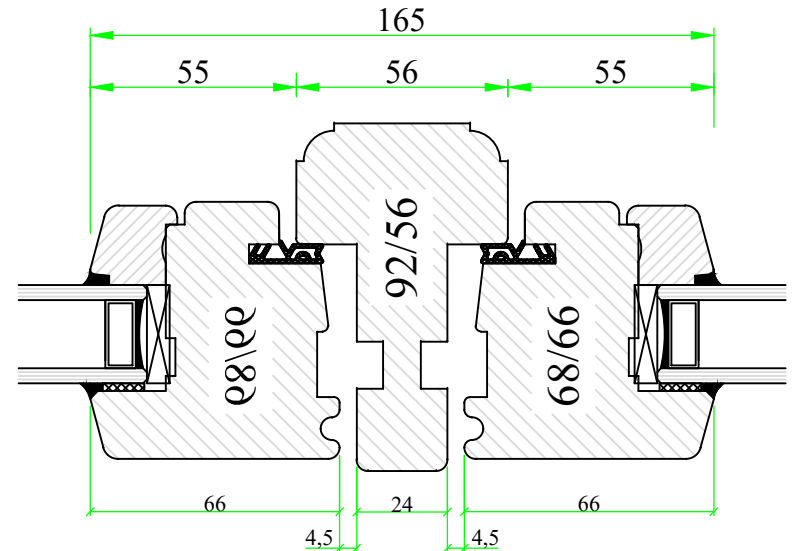

Frame Side / Jamb

Fixed Mullion

Frame Head

Triple Glazed

'Flying' Mullion  
External beading  
option

Frame Cill

Frame Cill

REV	DATE	BY	DESCRIPTION
A	05/23	MF	Additional Cill