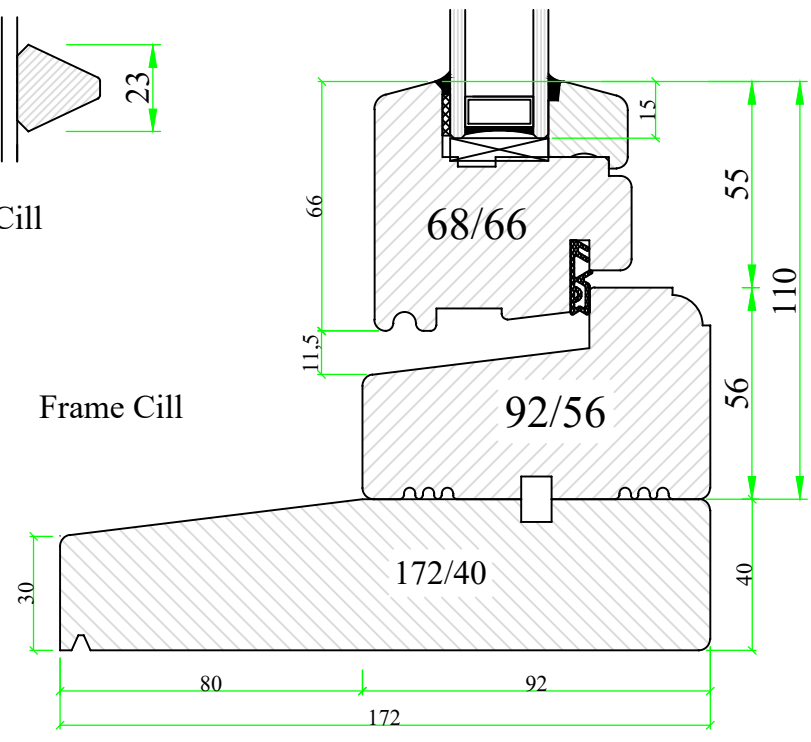

Frame Side / Jamb

Fixed Mullion

Frame Head

Triple Glazed

'Flying' Mullion  
External beading  
option

Frame Cill

Frame Cill

REV	DATE	BY	DESCRIPTION
A	05/23	MF	Additional Cill

PROJECT

DRAWING Timber Sections

Timbertherm Windows.com Ltd  
3 Doubleday Corner  
Coggeshall  
Colchester  
Essex  
CO6 1NJ  
01376 350021