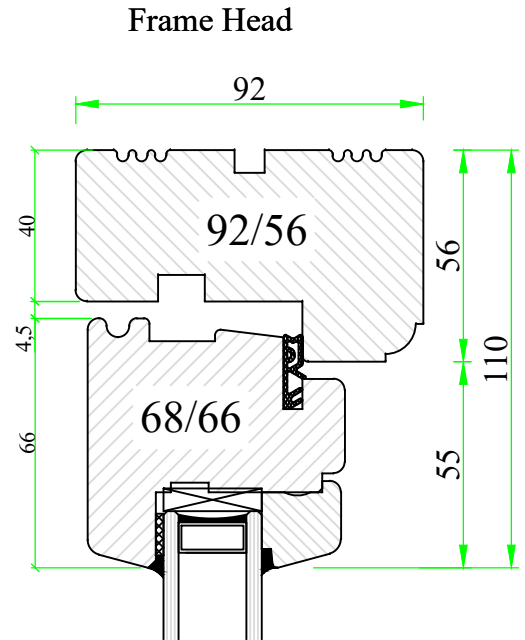

Frame Side / Jamb

Fixed Mullion

Frame Head

Triple Glazed

'Flying' Mullion  
External beading  
option

Frame Cill

Frame Cill

REV	DATE	BY	DESCRIPTION
A	05/23	MF	Additional Cill