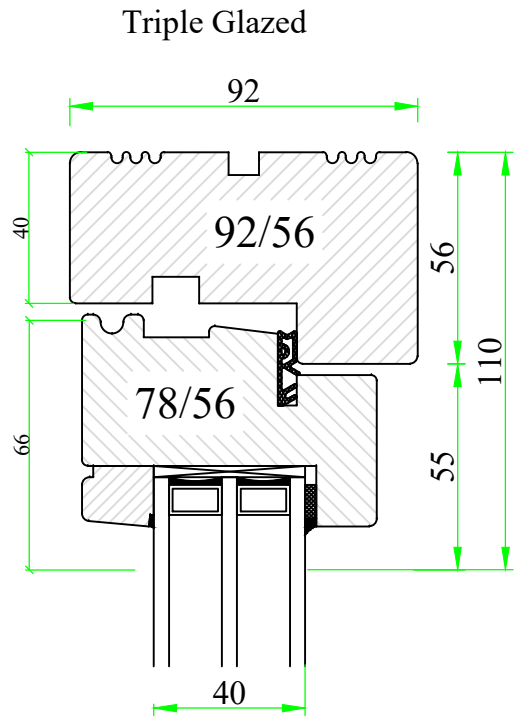

Frame Side / Jamb

Fixed Mullion

Frame Head

Triple Glazed

'Flying' Mullion  
External beading  
option

Frame Cill

Frame Cill

REV	DATE	BY	DESCRIPTION
A	05/23	MF	Additional Cill