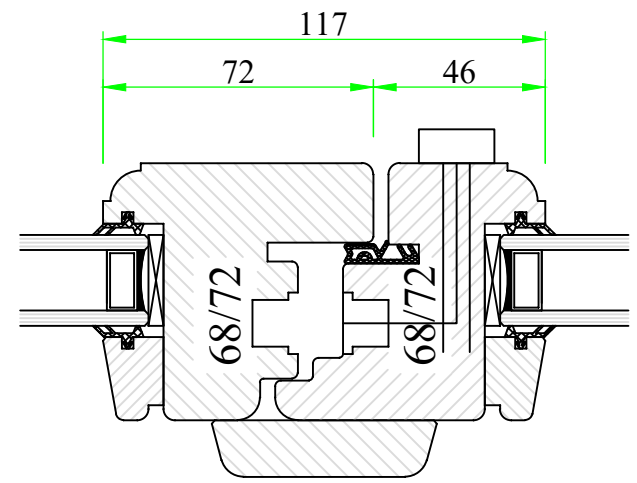

Frame Side / Jamb

Fixed Mullion

Frame Head

Triple Glazed

'Flying' Mullion  
External beading  
option

Frame Cill

Frame Cill

REV	DATE	BY	DESCRIPTION
A	05/23	MF	Additional Cill