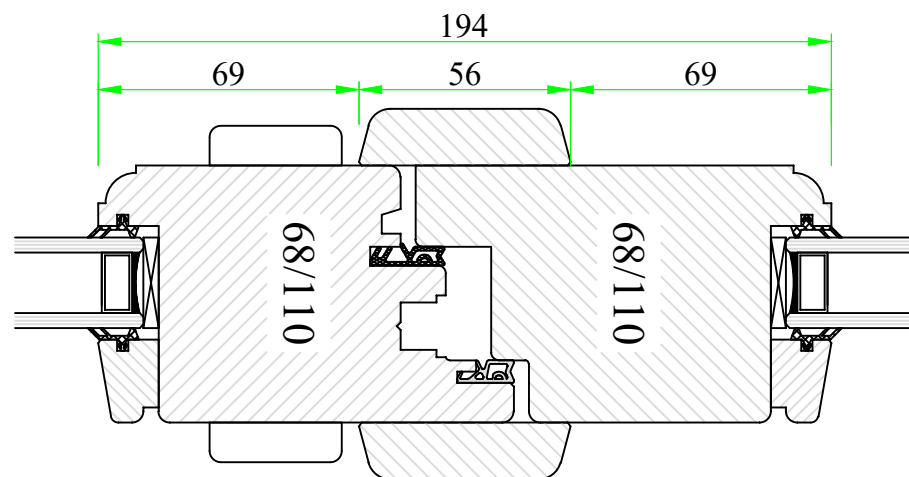

Frame Side / Jamb

Frame Head

Glazing Bar

Meeting Styles

Frame Cill

REV	DATE	BY	DESCRIPTION
A	05/23	MF	Sections

PROJECT

DRAWING Timber Sections
Timber French Door