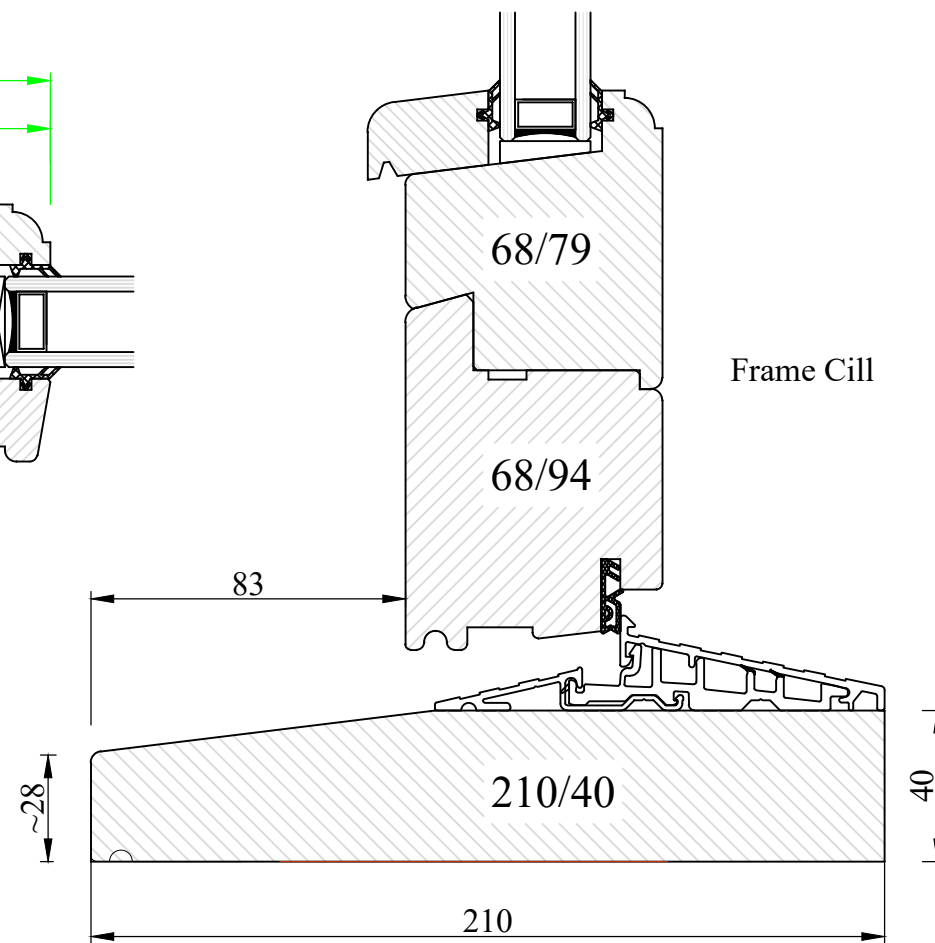

Frame Side / Jamb

Frame Head

Glazing Bar

Meeting Styles

Frame Cill

REV	DATE	BY	DESCRIPTION
A	05/23	MF	Sections

PROJECT

DRAWING Timber Sections
Timber French Door