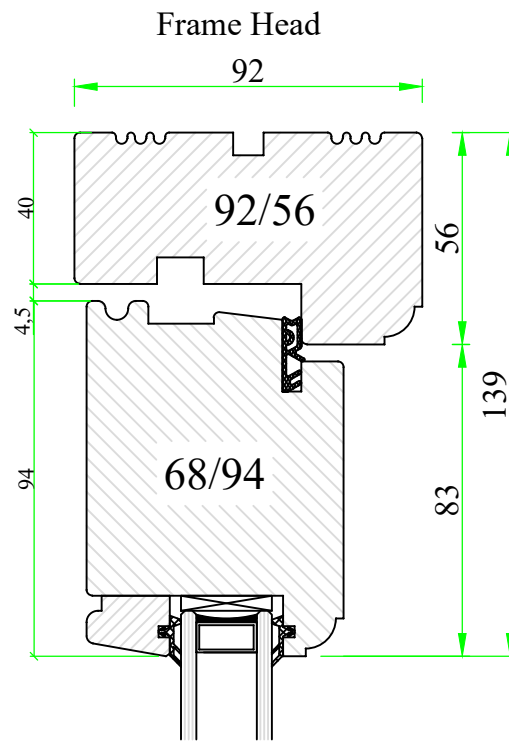

Frame Side / Jamb

Frame Head

Glazing Bar

Meeting Styles

Frame Cill

REV	DATE	BY	DESCRIPTION
A	05/23	MF	Sections

PROJECT

DRAWING Timber Sections
Timber French Door